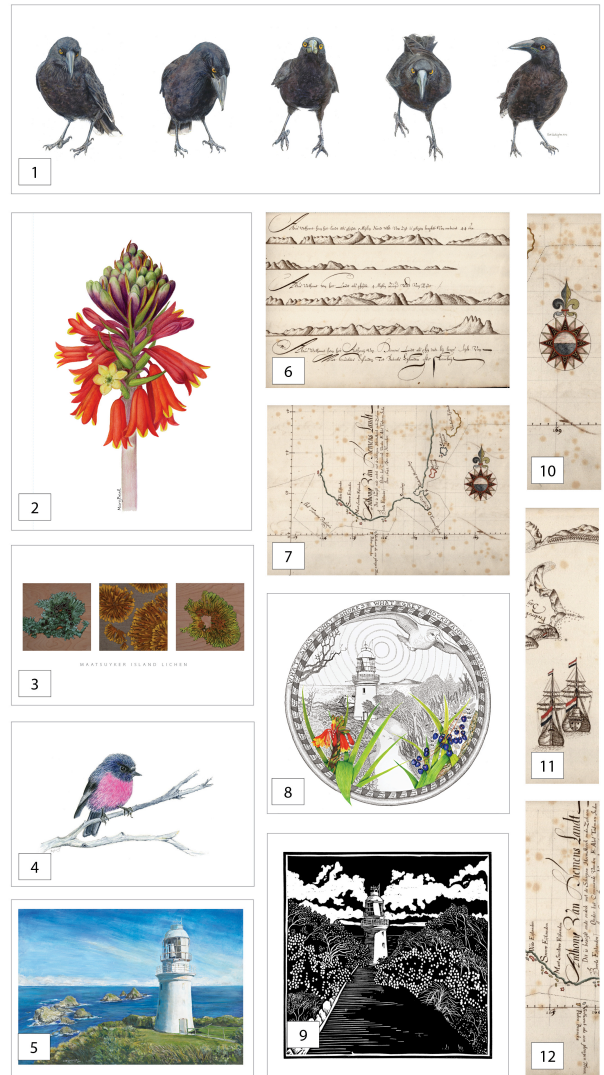

**FRIENDS OF MAATSUYKER ISLAND**  
**ART CARDS & BOOKMARKS**

# ORDER FORM

email your order to: [wildcaremaatsuyker@gmail.com](mailto:wildcaremaatsuyker@gmail.com)

ART CARDS	Quantity	Price	Subtotal
1. Currawongs concertina Artist: Kate Worthington		\$6	
2. Christmas Bell Artist: Marg Beal		\$5	
3. Lichen of Maatsuyker Island Artist: Nicole O'Loughlin		\$5	
4. Pink Robin Artist: Ailsa Fergusson		\$5	
5. Maatsuyker Island Lighthouse Artist: Kate Worthington		\$5	
6. Historic Maatsuyker Island profile Source: Abel Tasman's 1642 voyage journal		\$5	
7. Historic Antony Van Diemen's Land Source: Abel Tasman's 1642 voyage journal		\$5	
8. Maatsuyker Island Circle of Life Artist: Kate Hansford		\$5	
9. Lighthouse, Maatsuyker Island Artist: Diane Masters (linocut)		\$5	
<b>BOOKMARKS</b> sourced from Abel Tasman's 1642 voyage journal			
10. Compass rose		\$1	
11. Tasman's ships <i>Heemskirk</i> & <i>Zeehan</i>		\$1	
12. Antony Van Diemen's Land		\$1	
<b>Postage in Australia</b> Orders \$30 and over free; Orders under \$30 add \$5			
<b>TOTAL PAYMENT \$</b>			